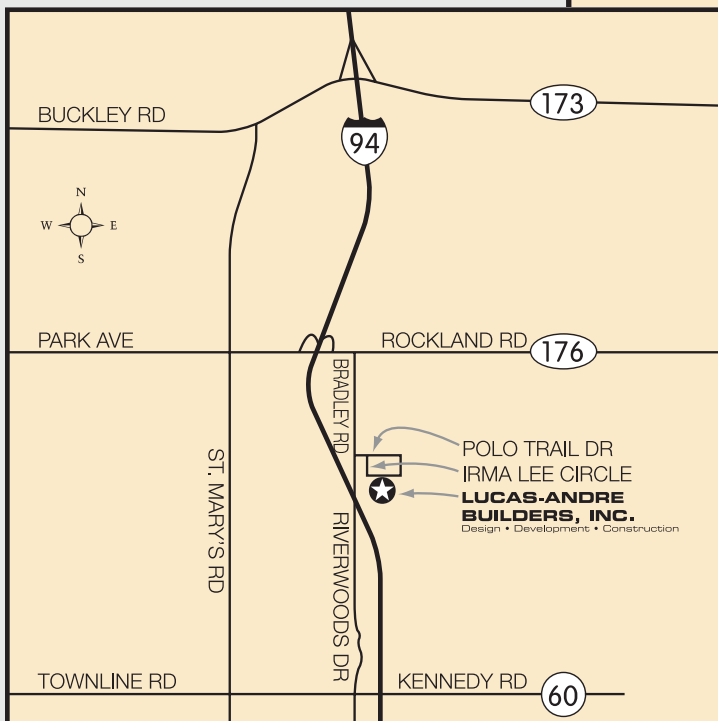

## FROM CHICAGO:

- Interstate 94 north to Route 176 (Rockland Rd, Lamb's Farm exit)
- turn left/east on to Rockland Rd
- turn right/south on to Bradley Rd
- turn left/east on to Polo Trail Rd
- turn right/south on to Irma Lee Circle

## FROM MILWAUKEE:

- Interstate 94 south to Route 137 (Bradley Rd)
- turn right/west on to Route 137
- turn left/south on to St. Mary's Rd
- turn left/east on to Route 176 (Park Ave / Rockland Rd)
- turn right/south at Bradley Rd
- turn left/east on to Polo Trail Rd
- turn right/south on to Irma Lee Circle

27850 Irma Lee Circle  
Lake Forest, Illinois 60045  
**(847) 362-1264**