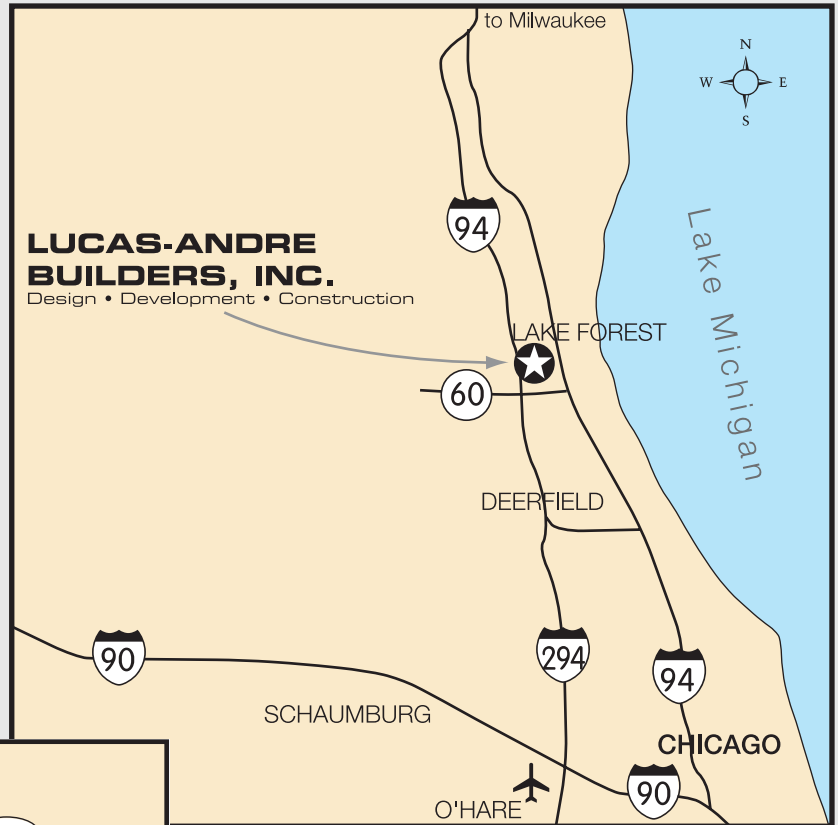

# LUCAS-ANDRE BUILDERS, INC.

Design • Development • Construction

## FROM CHICAGO:

- Interstate 94 north to Route 176 (Rockland Rd, Lamb's Farm exit)
- turn left/east on to Rockland Rd
- turn right/south on to Bradley Rd
- turn left/east on to Polo Trail Rd
- turn right/south on to Irma Lee Circle

## FROM MILWAUKEE:

- Interstate 94 south to Route 137 (Bradley Rd)
- turn right/west on to Route 137
- turn left/south on to St. Mary's Rd
- turn left/east on to Route 176 (Park Ave / Rockland Rd)
- turn right/south at Bradley Rd
- turn left/east on to Polo Trail Rd
- turn right/south on to Irma Lee Circle

27850 Irma Lee Circle  
Lake Forest, Illinois 60045  
**(847) 362-1264**